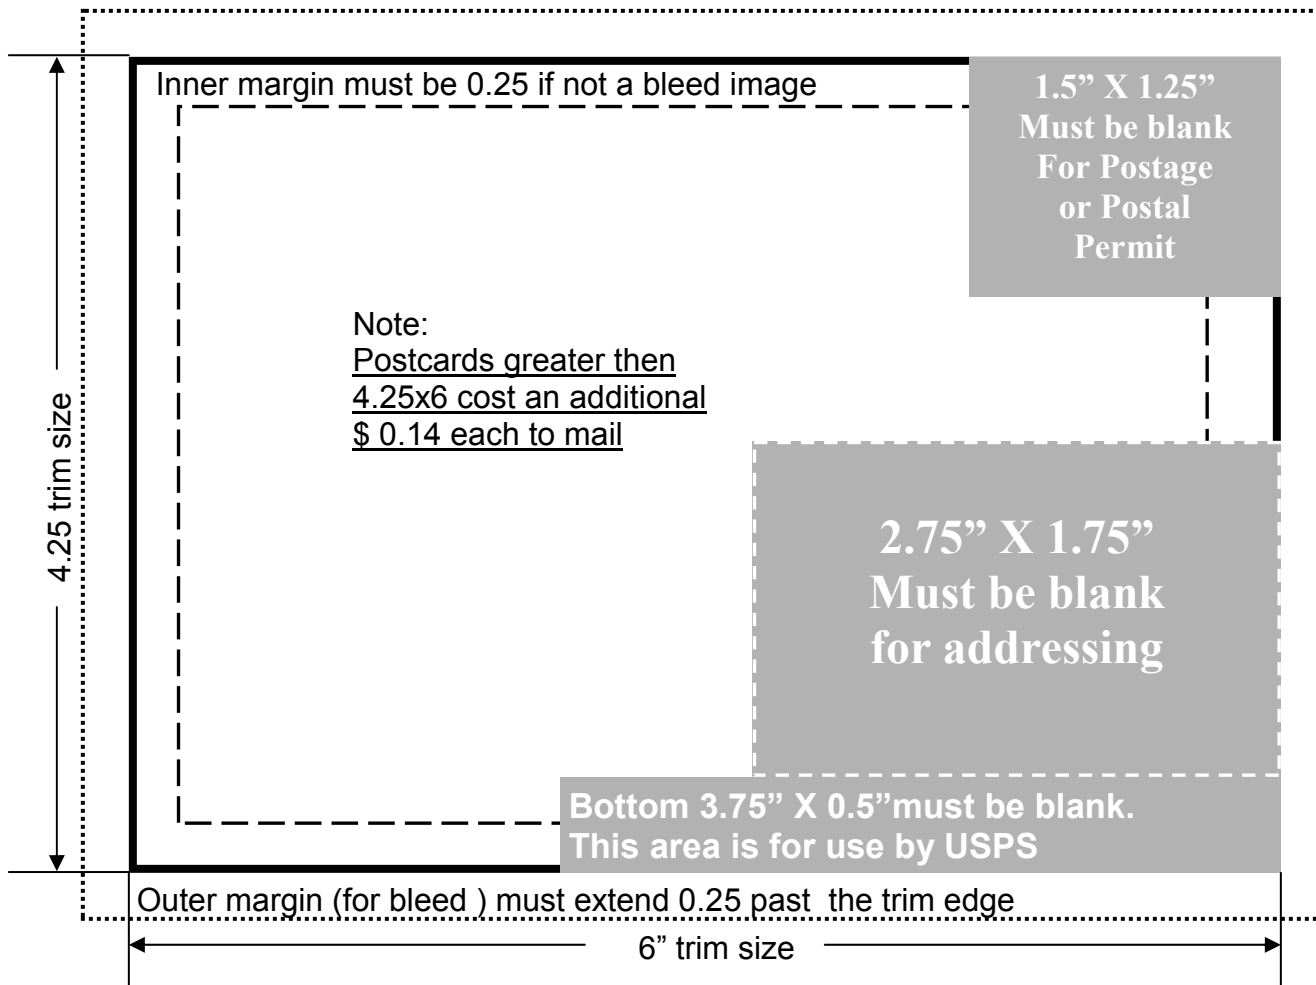

Postcard Template

4.25 X 5.5
Postcard
Is run 4 -
up on a
8.5x11
sheet.

Bleed
card size
is 4.75x6
we will run
on over-
size
sheet.

Only one
image of
the card
needs to
be sent to
UGP.

4.25 X 6
Postcard
Is run 2 -
up on a
8.5x11
sheet.

Bleed
card size
is
4.75x6.5
we will run
on over-
size
sheet.

Only one
image of
the card
needs to
be sent to
UGP.