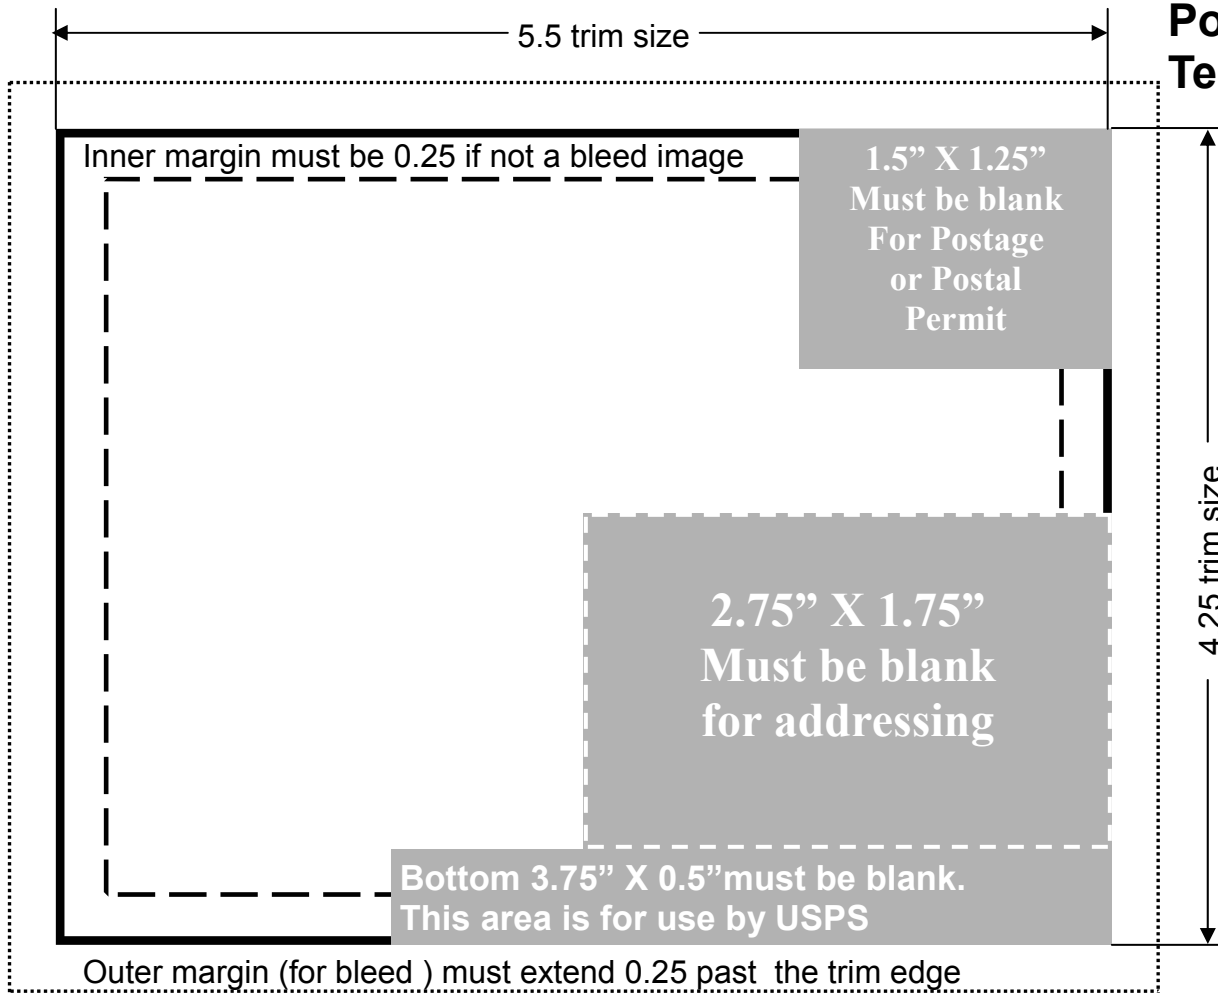

Postcard Template

4.25 X 5.5
Postcard
Is run 4 -
up on a
8.5x11
sheet.

Bleed
card size
is 4.75x6
we will run
on over-
size
sheet.

Only one
image of
the card
needs to
be sent to
UGP.

4.25 X 6
Postcard
Is run 2 -
up on a
8.5x11
sheet.

Bleed
card size
is
4.75x6.5
we will run
on over-
size
sheet.

Only one
image of
the card
needs to
be sent to
UGP.